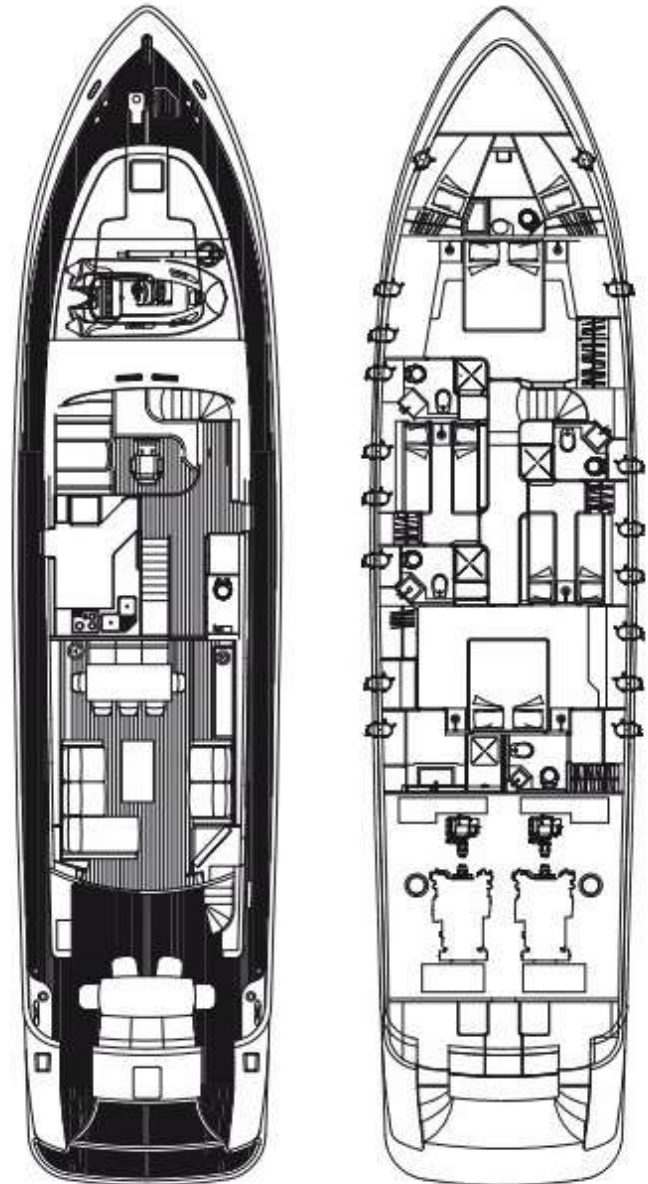

SPECIFICATIONS & ACCOMMODATIONS

Length: 28 meters 91 feet

Beam: 5,95 meters 19 feet

Number of Crew: 4

Built: 2003 **Last Refit:** 2020

Shipyard: Maiora

Engines: 2 x MTU 1500 hp

Cruising speed: 23 knots

Fuel consumption: 400 L/h

Number of Cabins: 4 (1 Master, 1

VIP, 2 Twin with Pullman beds)

Guests: 10 night / 12 day